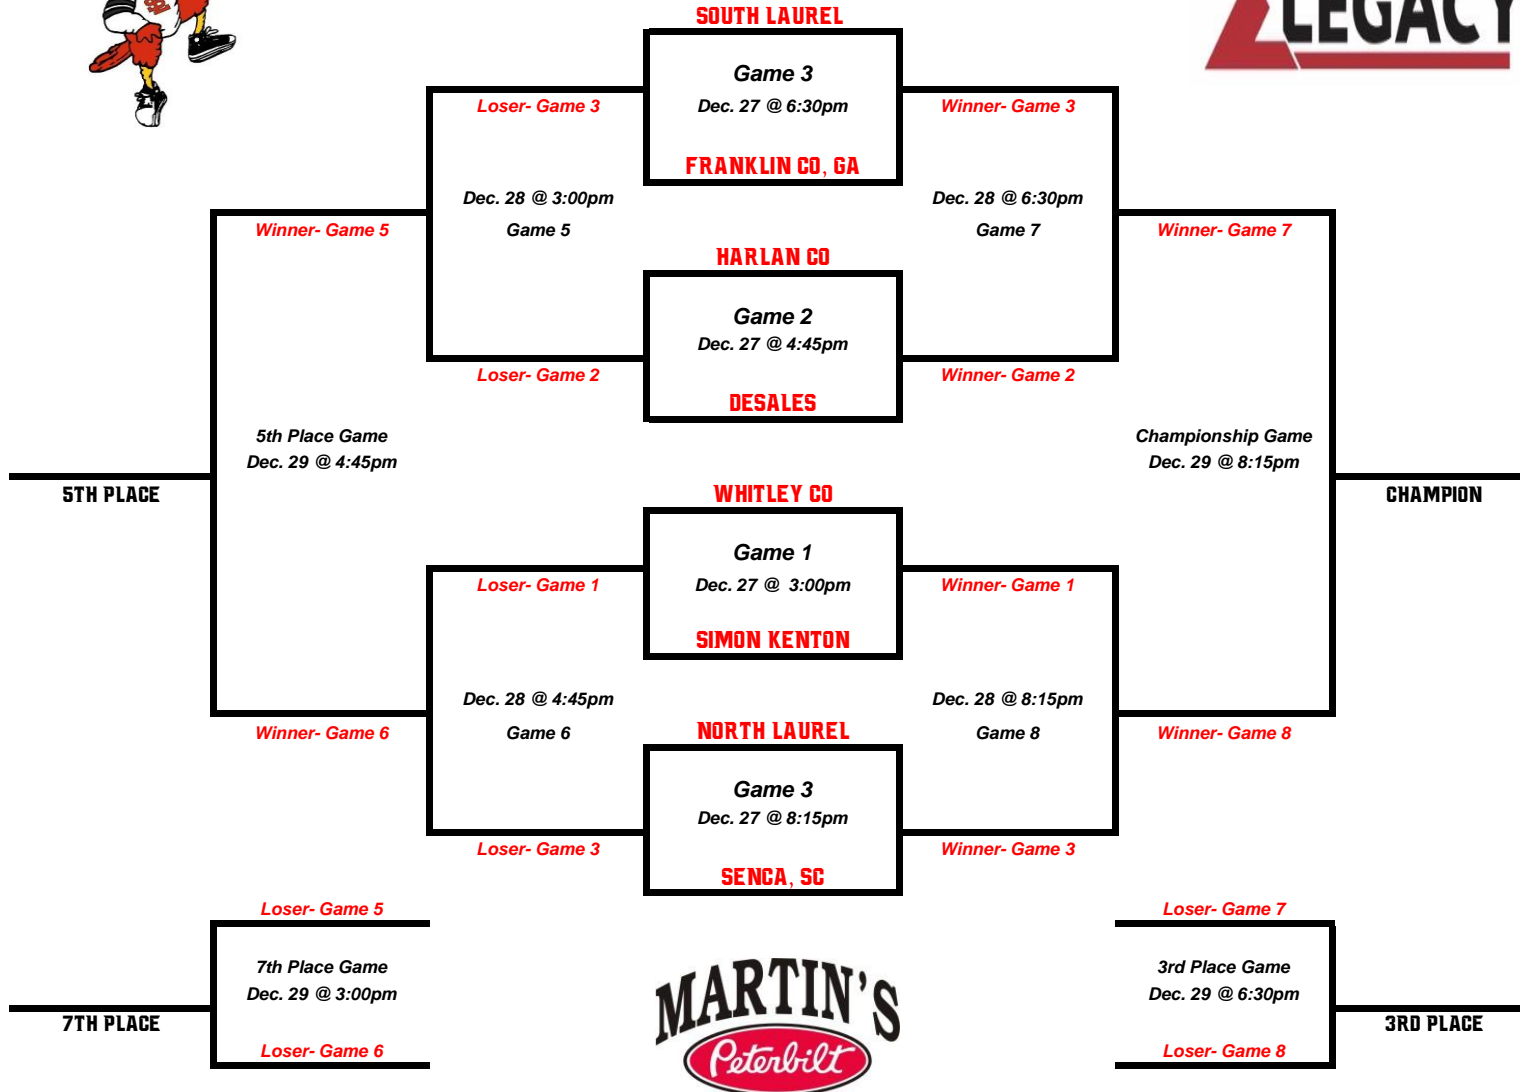

# 2017 Legacy Nissan Dribble Drive Challenge

Presented by MARTIN'S PETERBILT  
 Dec. 27, 28, 29 South Laurel High School Gym

\*Top team is home team & wears white.